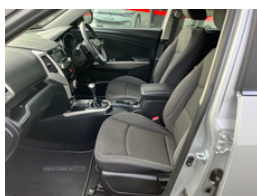

SsangYong Tivoli 1.6 SE 5dr | Jun 2017

£4,950

Vehicle Features

3x3 point rear seatbelts, 6 speaker sound system, 16" alloy wheels, 60/40 split folding rear seat, ABS/EBD, Alarm/immobiliser, Body colour door mirrors, Body coloured bumpers, Cloth deluxe upholstery, Cruise control, Drive mode selector, Drivers knee airbag, Dual front airbags, Electric adjustable heated door mirrors, Electric power steering, ESP with ARP, Front and rear electric windows, Front centre armrest, Front passenger airbag deactivation, Front seatbelt pretensioners, Headlamp levelling, Height adjustable driver's seat, Height adjustable steering wheel, Hill start assist, Isofix child seat preparation, LED daytime running lights, Manual air conditioning, Outside temperature gauge, Piano black front grille, Radio/CD with iPod Interface + Bluetooth system, Rear heater duct, Remote central locking, Remote keyless entry, Side airbags, Side curtain airbags, Space saver spare wheel, Speed sensitive auto door locking, Steering wheel mounted audio controls, Tinted glass, Traction control, Trip computer, Tyre pressure monitoring system

Miles:	75288
Fuel Type:	Petrol
Transmission:	Manual
Colour:	Silver
Engine Size:	1597
CO2 Emission:	149
Tax Band:	Petrol/Diesel (£190 p/a)
Body Style:	Sport utility vehicle
Insurance group:	16D
Reg:	GGZ7328